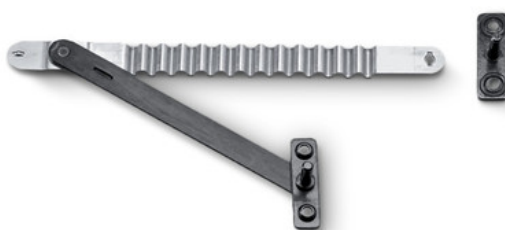

# Safety scissors no. 35

For protection of bottom-hung leaves

## AREAS OF APPLICATION

- Designed for bottom-hung leaves
- For use when fitting a chain drive to a bottom-hung window
- Installation on wooden, PVC or metal windows
- Leaf and frame installation

## PRODUCT FEATURES

- Facilitate a fixed connection between the window frame and leaf
- Can be used from a leaf height of 300 mm
- Depending on the leaf height and the leaf weight an opening width up to 700 mm can be realised
- Two safety scissors are needed per window leaf