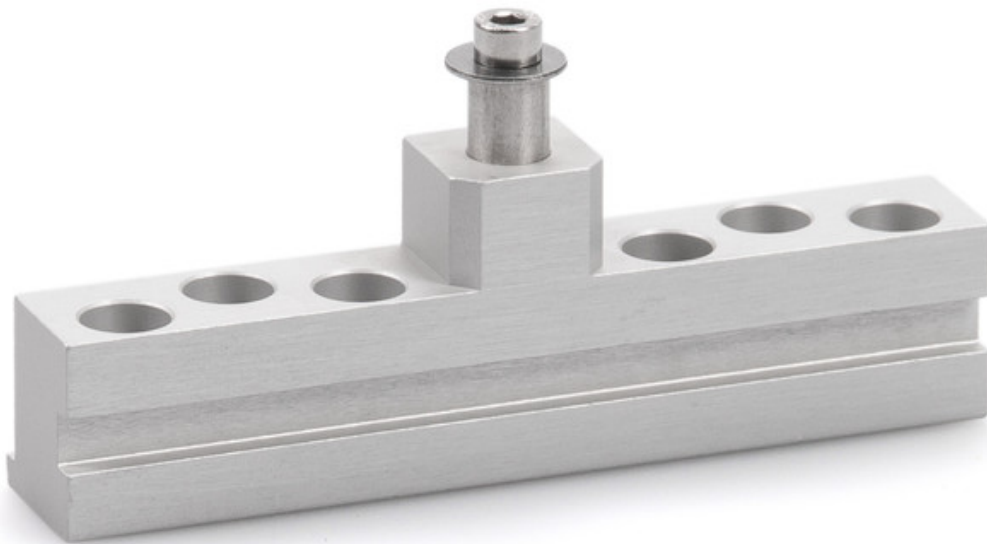

# Leaf bracket E 3000

# NSK HE \*

For roof window installation of the E 1500 S and E 3000  
spindle drives

## AREAS OF APPLICATION

→ Secondary closing edge installation on roof window type Heroal 85 D

## VARIANTS / ORDER INFO

Designation	Description	Ident-No.	Colour
Leaf bracket E 3000 NSK HE *	suitable for installation on the secondary closing edge of roof windows (Heraol 85 D)	136206	EV1

\* The products designated above may vary in form, type, characteristics, function, or availability depending on the country. Please get in touch with your GEZE contact person if you have any questions.